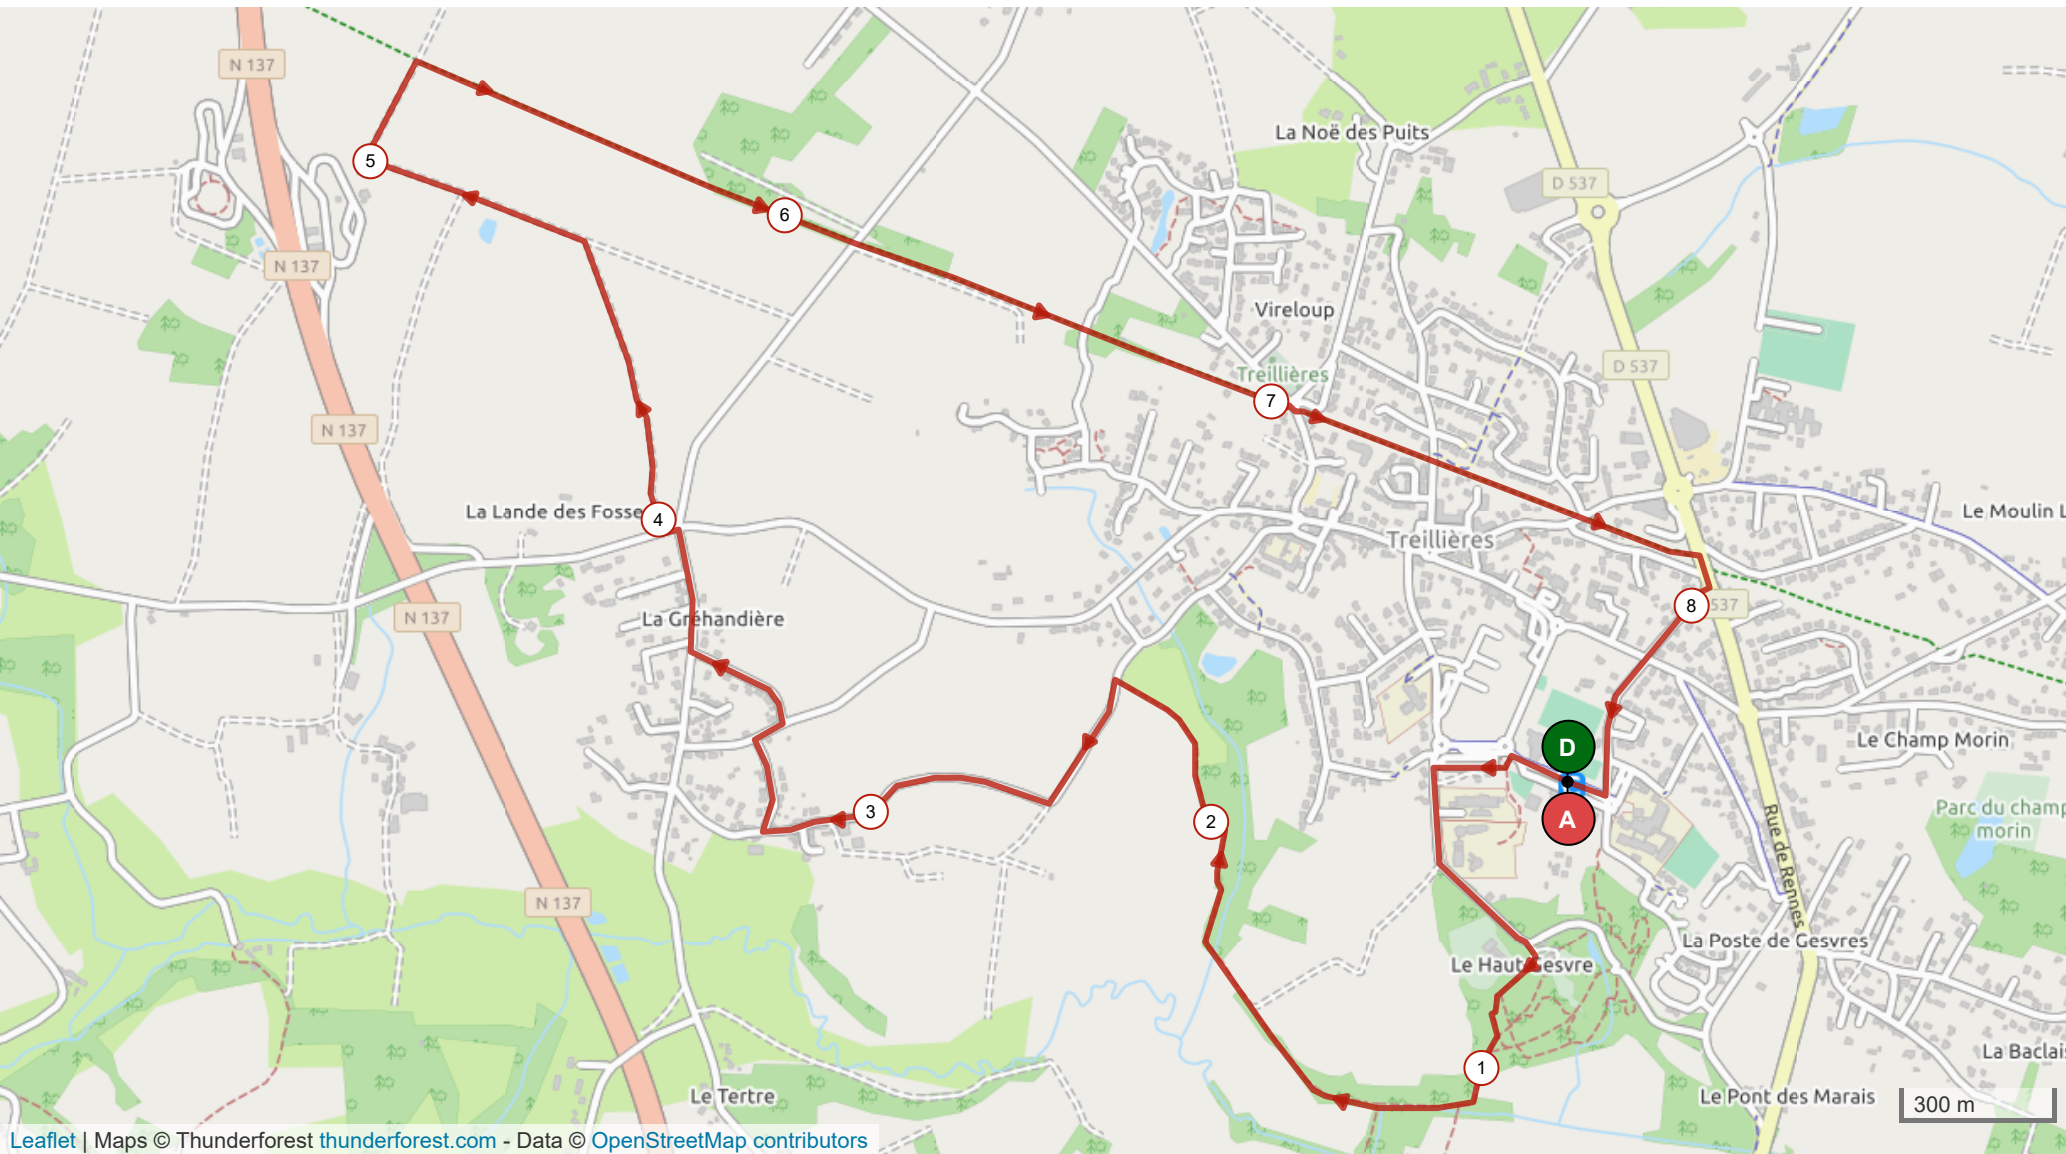

# 9206561 | Marche nordique | Marche nordique MV 6

Treillières -> Treillières

8.504 km ↑ 76 m ↓ 76 m ▲ 23 m ▼ 64 m

Leaflet | Maps © Thunderforest [thunderforest.com](https://thunderforest.com) - Data © [OpenStreetMap](https://openstreetmap.org/) contributors

© 2020 Openrunner