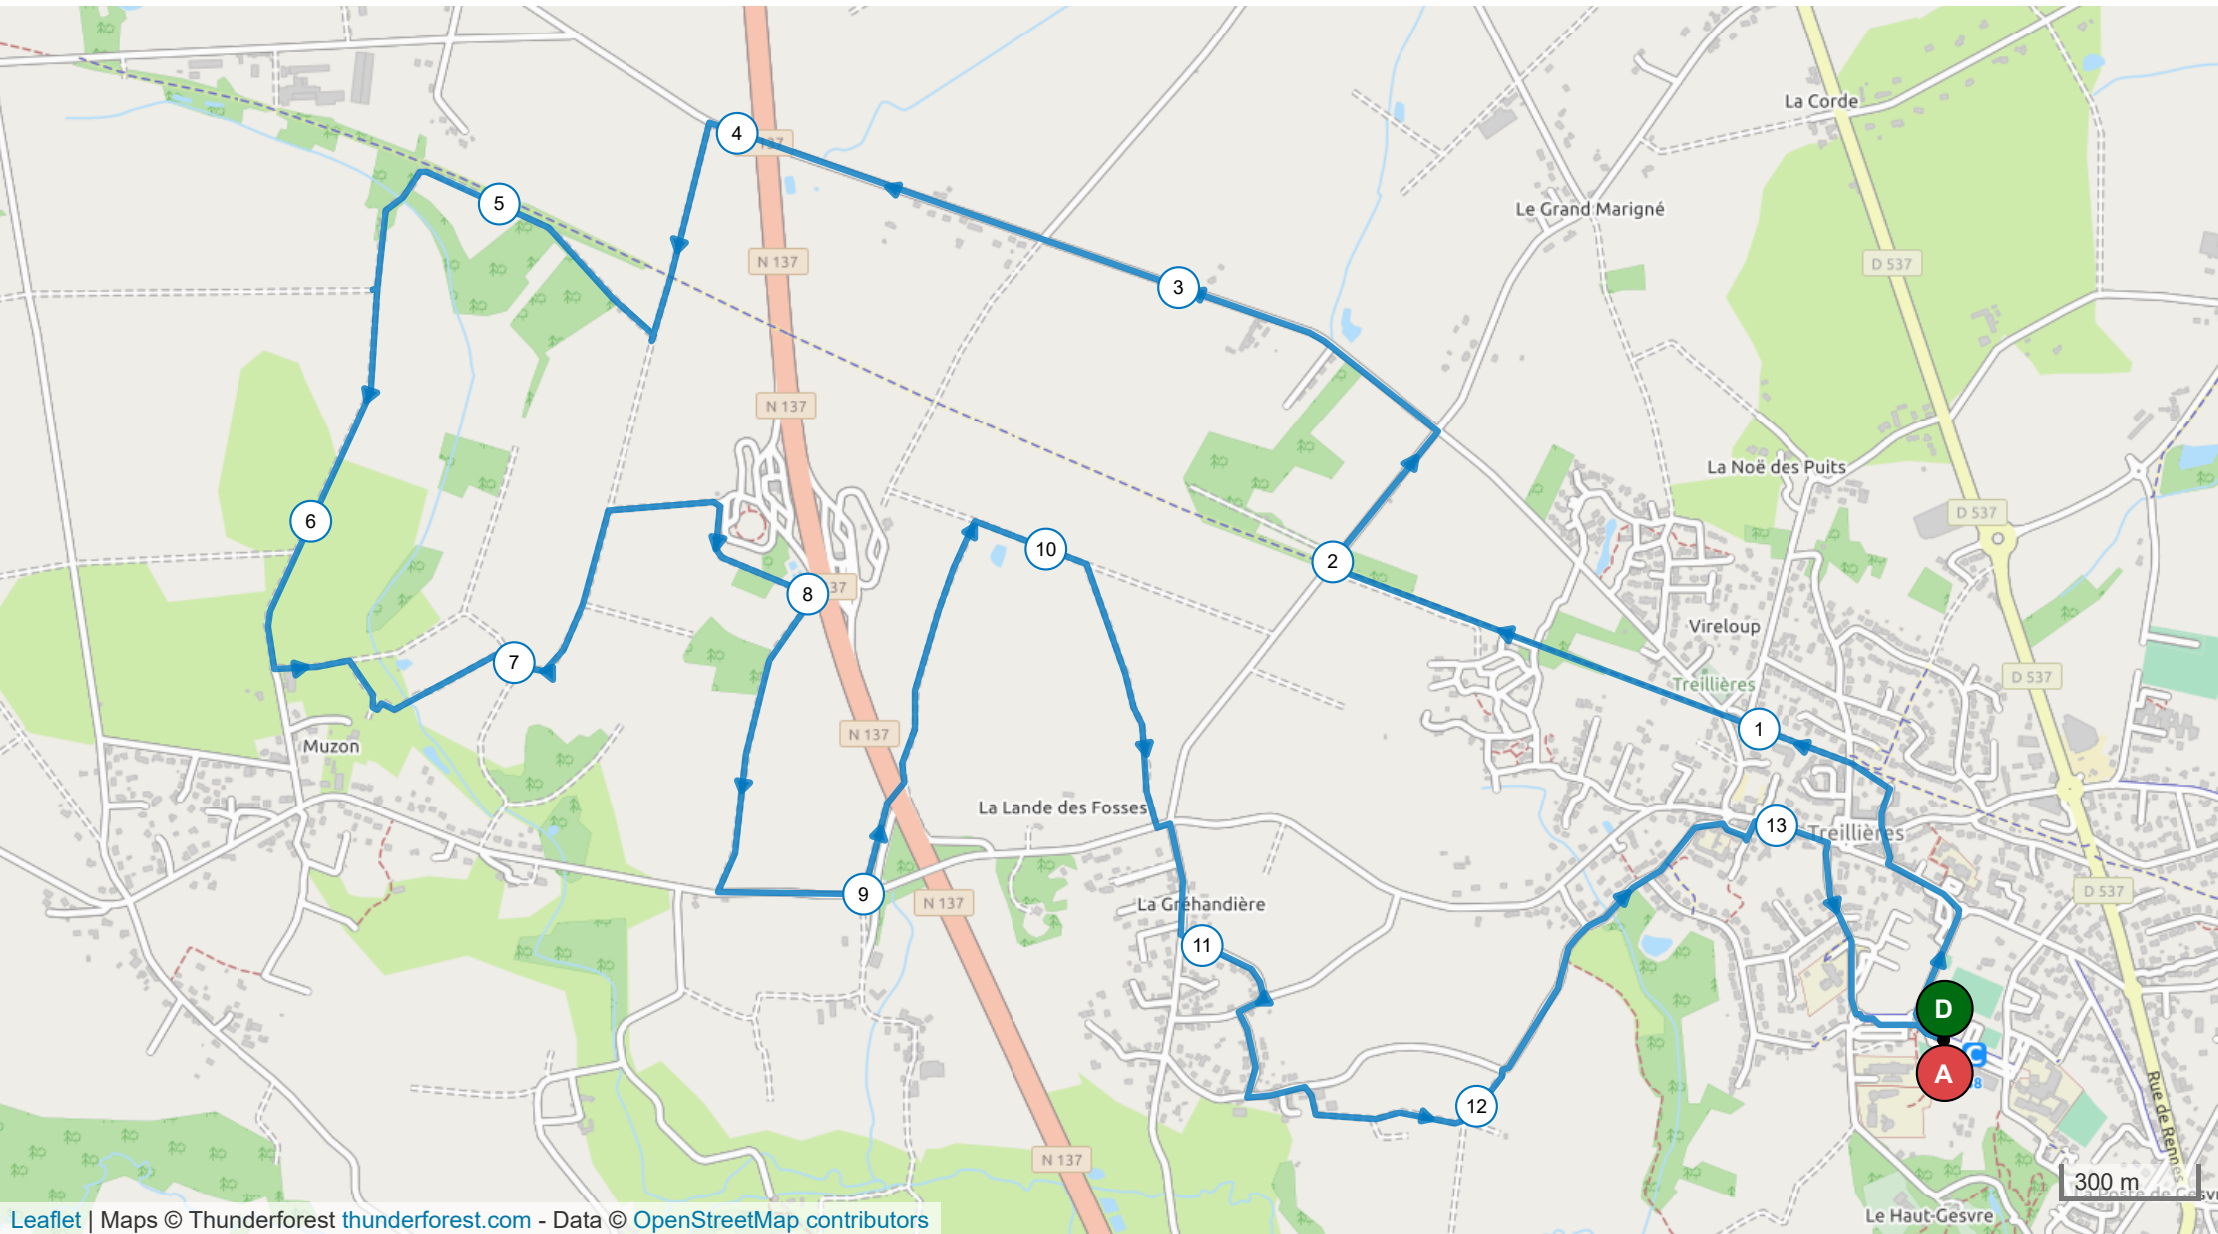

# 10775797 | Marche nordique | Marche nordique MV

n°16ter

Treillières -> Treillières

13.698 km ↑ 116 m ↓ 116 m ▲ 32 m ▼ 67 m

Leaflet | Maps © Thunderforest thunderforest.com - Data © OpenStreetMap contributors

© 2020 Openrunner