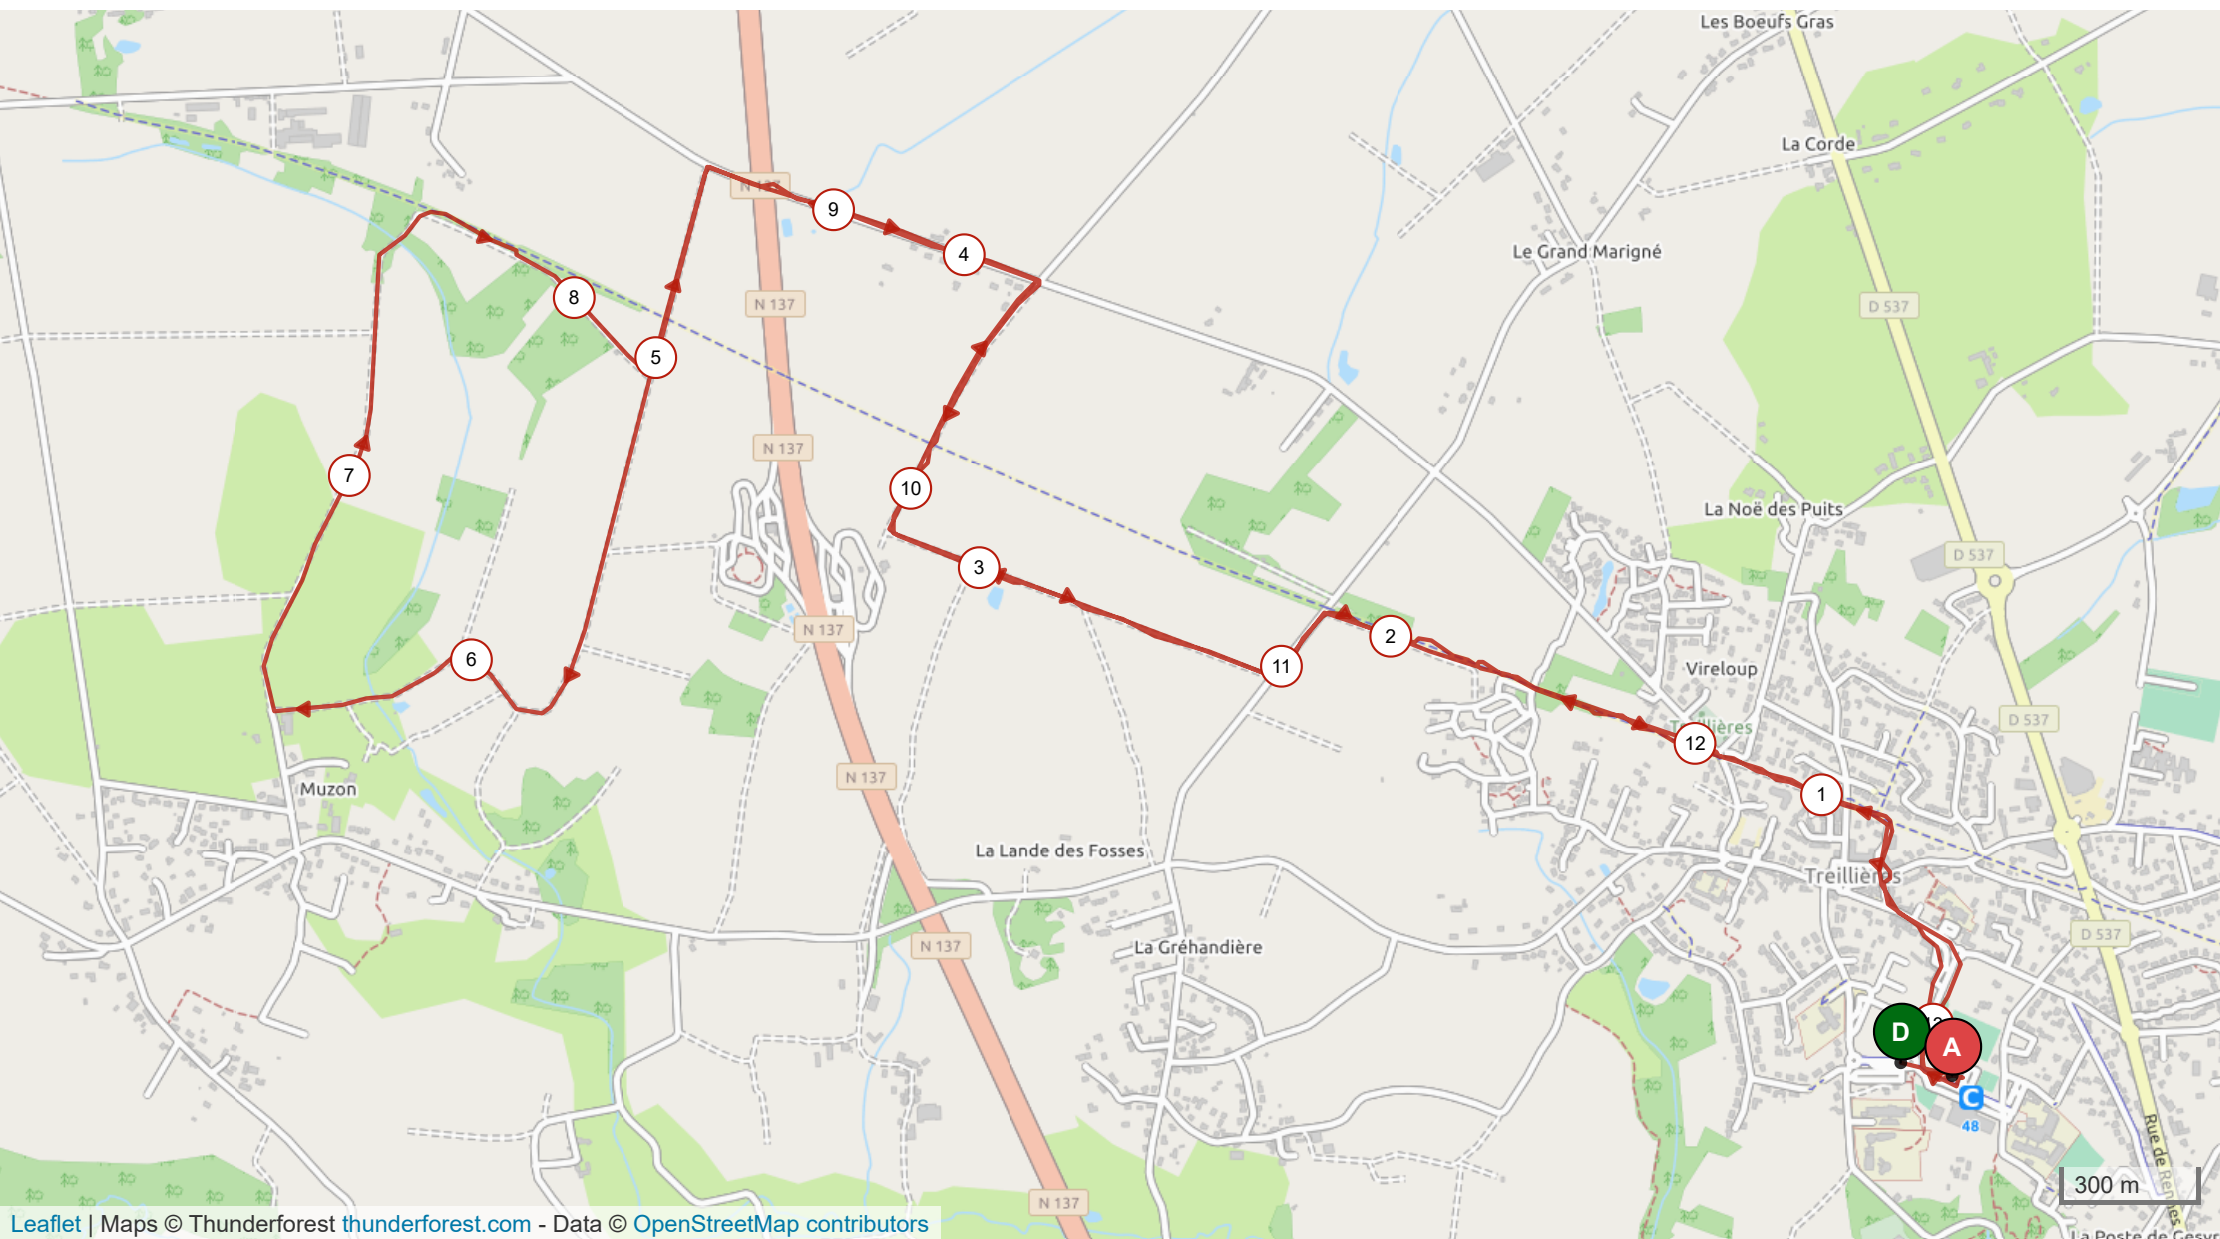

10775733 | Marche nordique | Marche nordique MV

n°16bis

Treillières -> Treillières

13.166 km ↑ 59 m ↓ 62 m ▲ 45 m ▼ 66 m

Leaflet | Maps © Thunderforest thunderforest.com - Data © [OpenStreetMap](https://openstreetmap.org/) contributors

© 2020 Openrunner